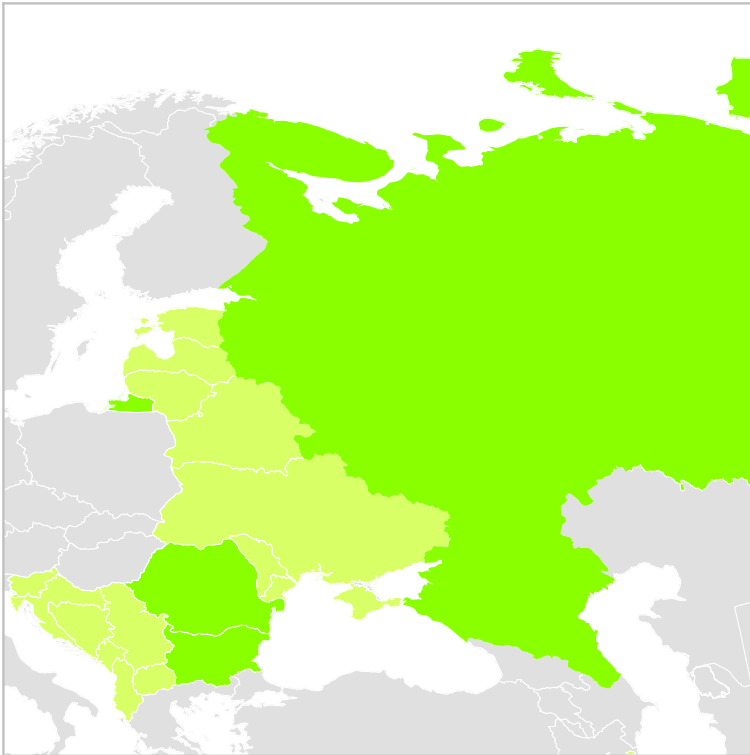

## Russia · Bulgaria · Romania MCA 2018 + Major Roads of Eastern Europe

### 1) Road network coverage

Navigation SD card 2 GB

-  ~100 % detailed street network
-  Important road network

## Russia · Bulgaria · Romania MCA 2018 + Major Roads of Eastern Europe

- Find the most direct route to your exact destination, right down to the house number, thanks to detailed **door-to-door navigation** in **Russia** (~60 %, in larger urban areas) and in **Bulgaria** (~56 %) and **Romania** (~53 %).
- Selecting your navigation destination in **Russia** via **postal codes** is possible.
- Find your way to the action with more than **343 000** extensive **Points of Interest** (POI) all over Eastern Europe and Russia such as restaurants, petrol stations, car parks, train stations, ... you name it.
- Copy protection included.

### a) Core countries

Detailed navigation data for: Bulgaria, Romania, Russia

Important road network data for: Albania, Belarus, Bosnia & Herzegovina, Croatia, Estonia, Latvia, Lithuania, Macedonia, Moldova, Montenegro, Serbia, Slovenia, Ukraine