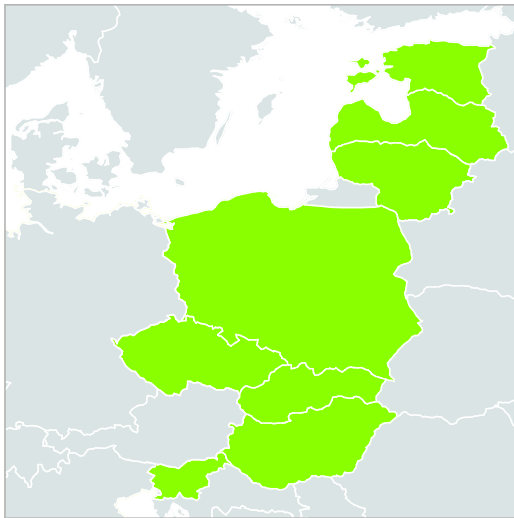

Eastern Europe (CZ, EST, H, LT, LV, PL, SK, SLO) 2019 E (EX) for TravelPilot + Major Roads of Europe

1) Road network coverage

CD-ROM 1

~100 % detailed street network

CD-ROM 2

Major Roads of Europe

1) Sales arguments

- CD-ROM 1 provides updated navigation data for the East Europe road network with a superior coverage of **~100 % of all roads in Czech Republic, Estonia, Hungary, Latvia, Lithuania, Poland, Slovakia and Slovenia.**
- CD-ROM 2 contains navigation data for the **Major Roads of Europe** for a total of 26 countries.
- Find the most direct route to your exact destination, right down to the house number, thanks to detailed **door-to-door navigation** in **Estonia, Hungary, Latvia, Lithuania, Slovenia** (each ~100 %), **Poland** (~70 %), **Slovakia** (~53 %) and **Czech Republic** (~44 %).
- Selecting your navigation destination in **Czech Republic, Estonia, Hungary, Latvia, Lithuania, Poland, Slovakia and Slovenia** via **postal codes** is possible.
- **Avoid traffic congestion** using dynamic route guidance with RDS/TMC traffic news¹ in the following countries: Austria, Belgium, **Czech Republic**, Denmark, **Estonia**, France,

¹ The availability of dynamic route guidance depends also on the navigation system capabilities.

Eastern Europe (CZ, EST, H, LT, LV, PL, SK, SLO) 2019 E (EX) for TravelPilot + Major Roads of Europe

Germany, **Hungary**, Italy, **Latvia**, **Lithuania**, Netherlands, Norway, **Poland**, **Slovakia**, **Slovenia**, Spain, Sweden and Switzerland.

⁴ Except Madeira and Azores

⁵ Content is equally included for: Andorra, Gibraltar, Monaco, San Marino and Vatican City

Eastern Europe (CZ, EST, H, LT, LV, PL, SK, SLO) 2019 E (EX) for TravelPilot
+ Major Roads of Europe