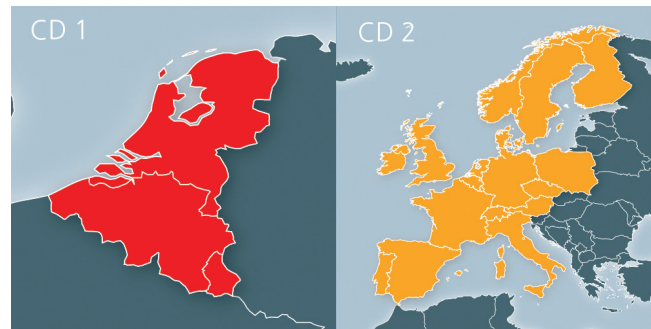

Coverage

- Detailed street network
- Major Roads of Europe

Compatibility

VDO Dayton: MS 3100 · MS 4000 · MS 4050 · MS 4100 · MS 4200 · MS 5000 · MS 5100 · MS 6000 and other VDO Dayton compatible non C-IQ systems (BMW, Renault, Opel/Vauxhall and Rover)

*Availability depends on the navigation system